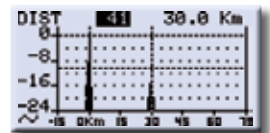

Fast digital TV spectrum with memory peak. Detects and measures the details for you

Constell. DVB-S2 = 8PSK, T = COFDM, C = QAM and modulation parameters

MPEG program list and A/V PID

TV Bars Scan
| = analog :: = digital
See page 23