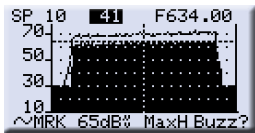

MASTER Series **NEW**

The ultra-compact, complete and easy to use

MAIN FEATURES

- CATV TUNER with extended band 4-1000 MHz
- SAT TUNER with extended band 930-2250 MHz
- Extended GSM band 860-1000 MHz for telephone repeater installations, see page 24
- Exclusive patented ROVER **AUTODISCOVERY** system automatically recognises and selects analog TV and digital COFDM TV signals in both measurement and spectrum mode
- Detects and measures all MPEG 4HD signals and High Definition programs
- Automatic quality analysis: FAIL-MARGINAL-PASS
- Rotational encoder and numerical keyboard
- New ultra-bright graphics display
- Visualization of the MPEG-2/4 HD program list and PID A/V
- Automatic and manual memory and Data Logger
- Weighs only 1 kg
- Up to 4 hour battery autonomy
- Battery test function to regenerate/measure battery levels and calibrate the indicator
- Supplied with soft bage for transport, mains adapter and 12 V vehicle adapter
- Free SW upgradeable on-line (USB-2 socket)

Fast digital TV spectrum with memory peak. Detects and measures the details for you

Constell. DVB-S2 = 8PSK, T = COFDM, C = QAM and modulation parameters

MPEG program list and A/V PID

TV Bars Scan
| = analog :: = digital
See page 23